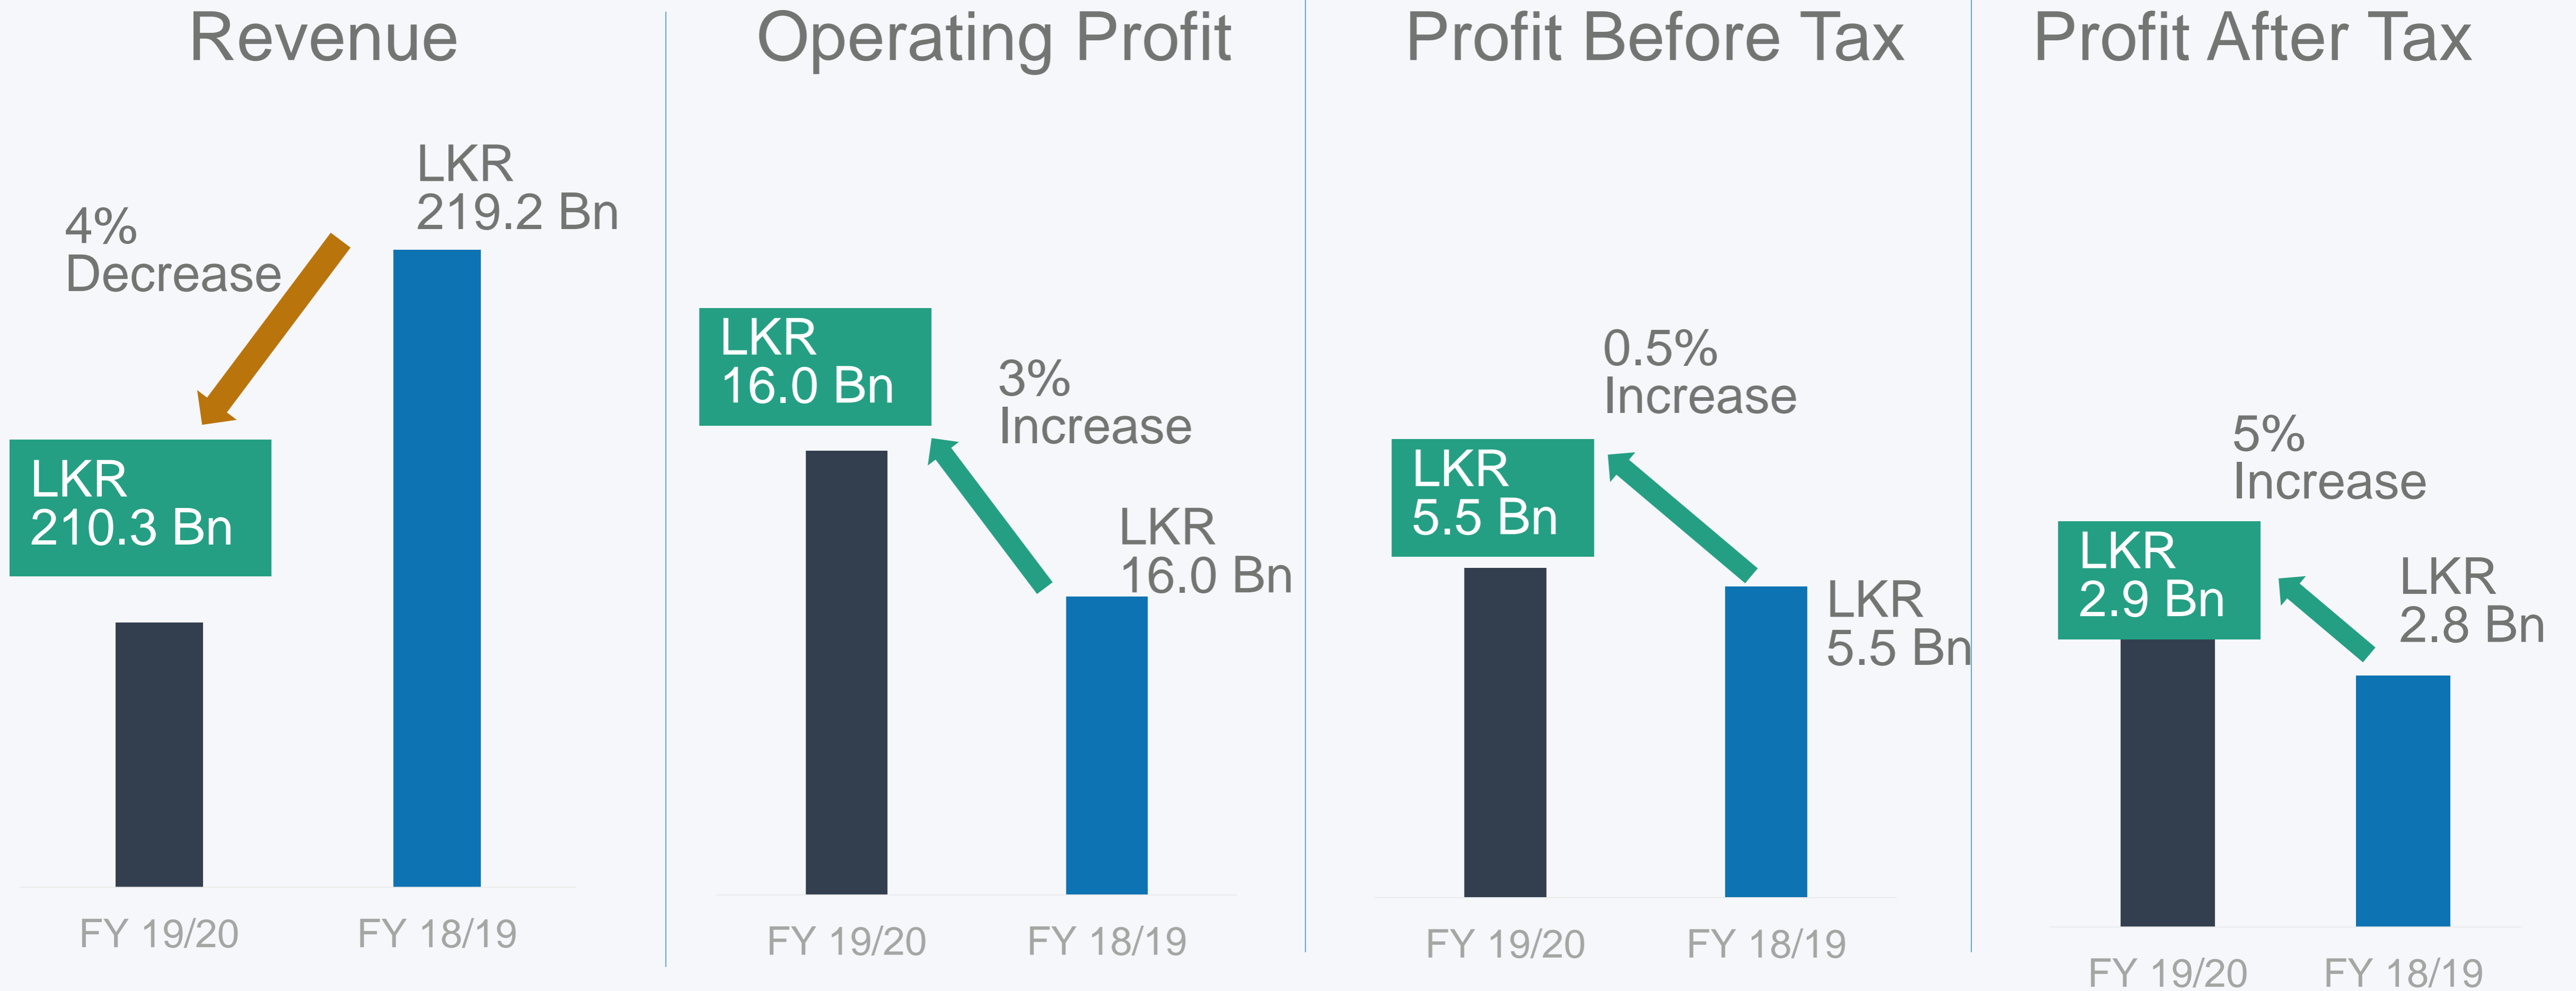

# Hayleys PLC – Sector Turnover

	FY19/20	FY18/19	% change	
Consumer & Retail	61,565	67,205	-8%	↓
Transportation & Logistics	43,604	45,345	-5%	↓
Purification Products	22,823	20,918	9%	↑
Hand Protection	17,870	17,111	4%	↑
Agriculture	13,631	14,967	-9%	↓
Plantations	12,644	13,008	-3%	↓
Textiles	12,100	11,858	2%	↑
Eco Solutions	6,216	6,593	-6%	↓
Industry Inputs, Power & Energy	6,014	5,905	2%	↑
Construction Materials	4,645	4,991	-7%	↓
Leisure	4,481	6,363	-30%	↓
Others	4,714	4,263	11%	↑