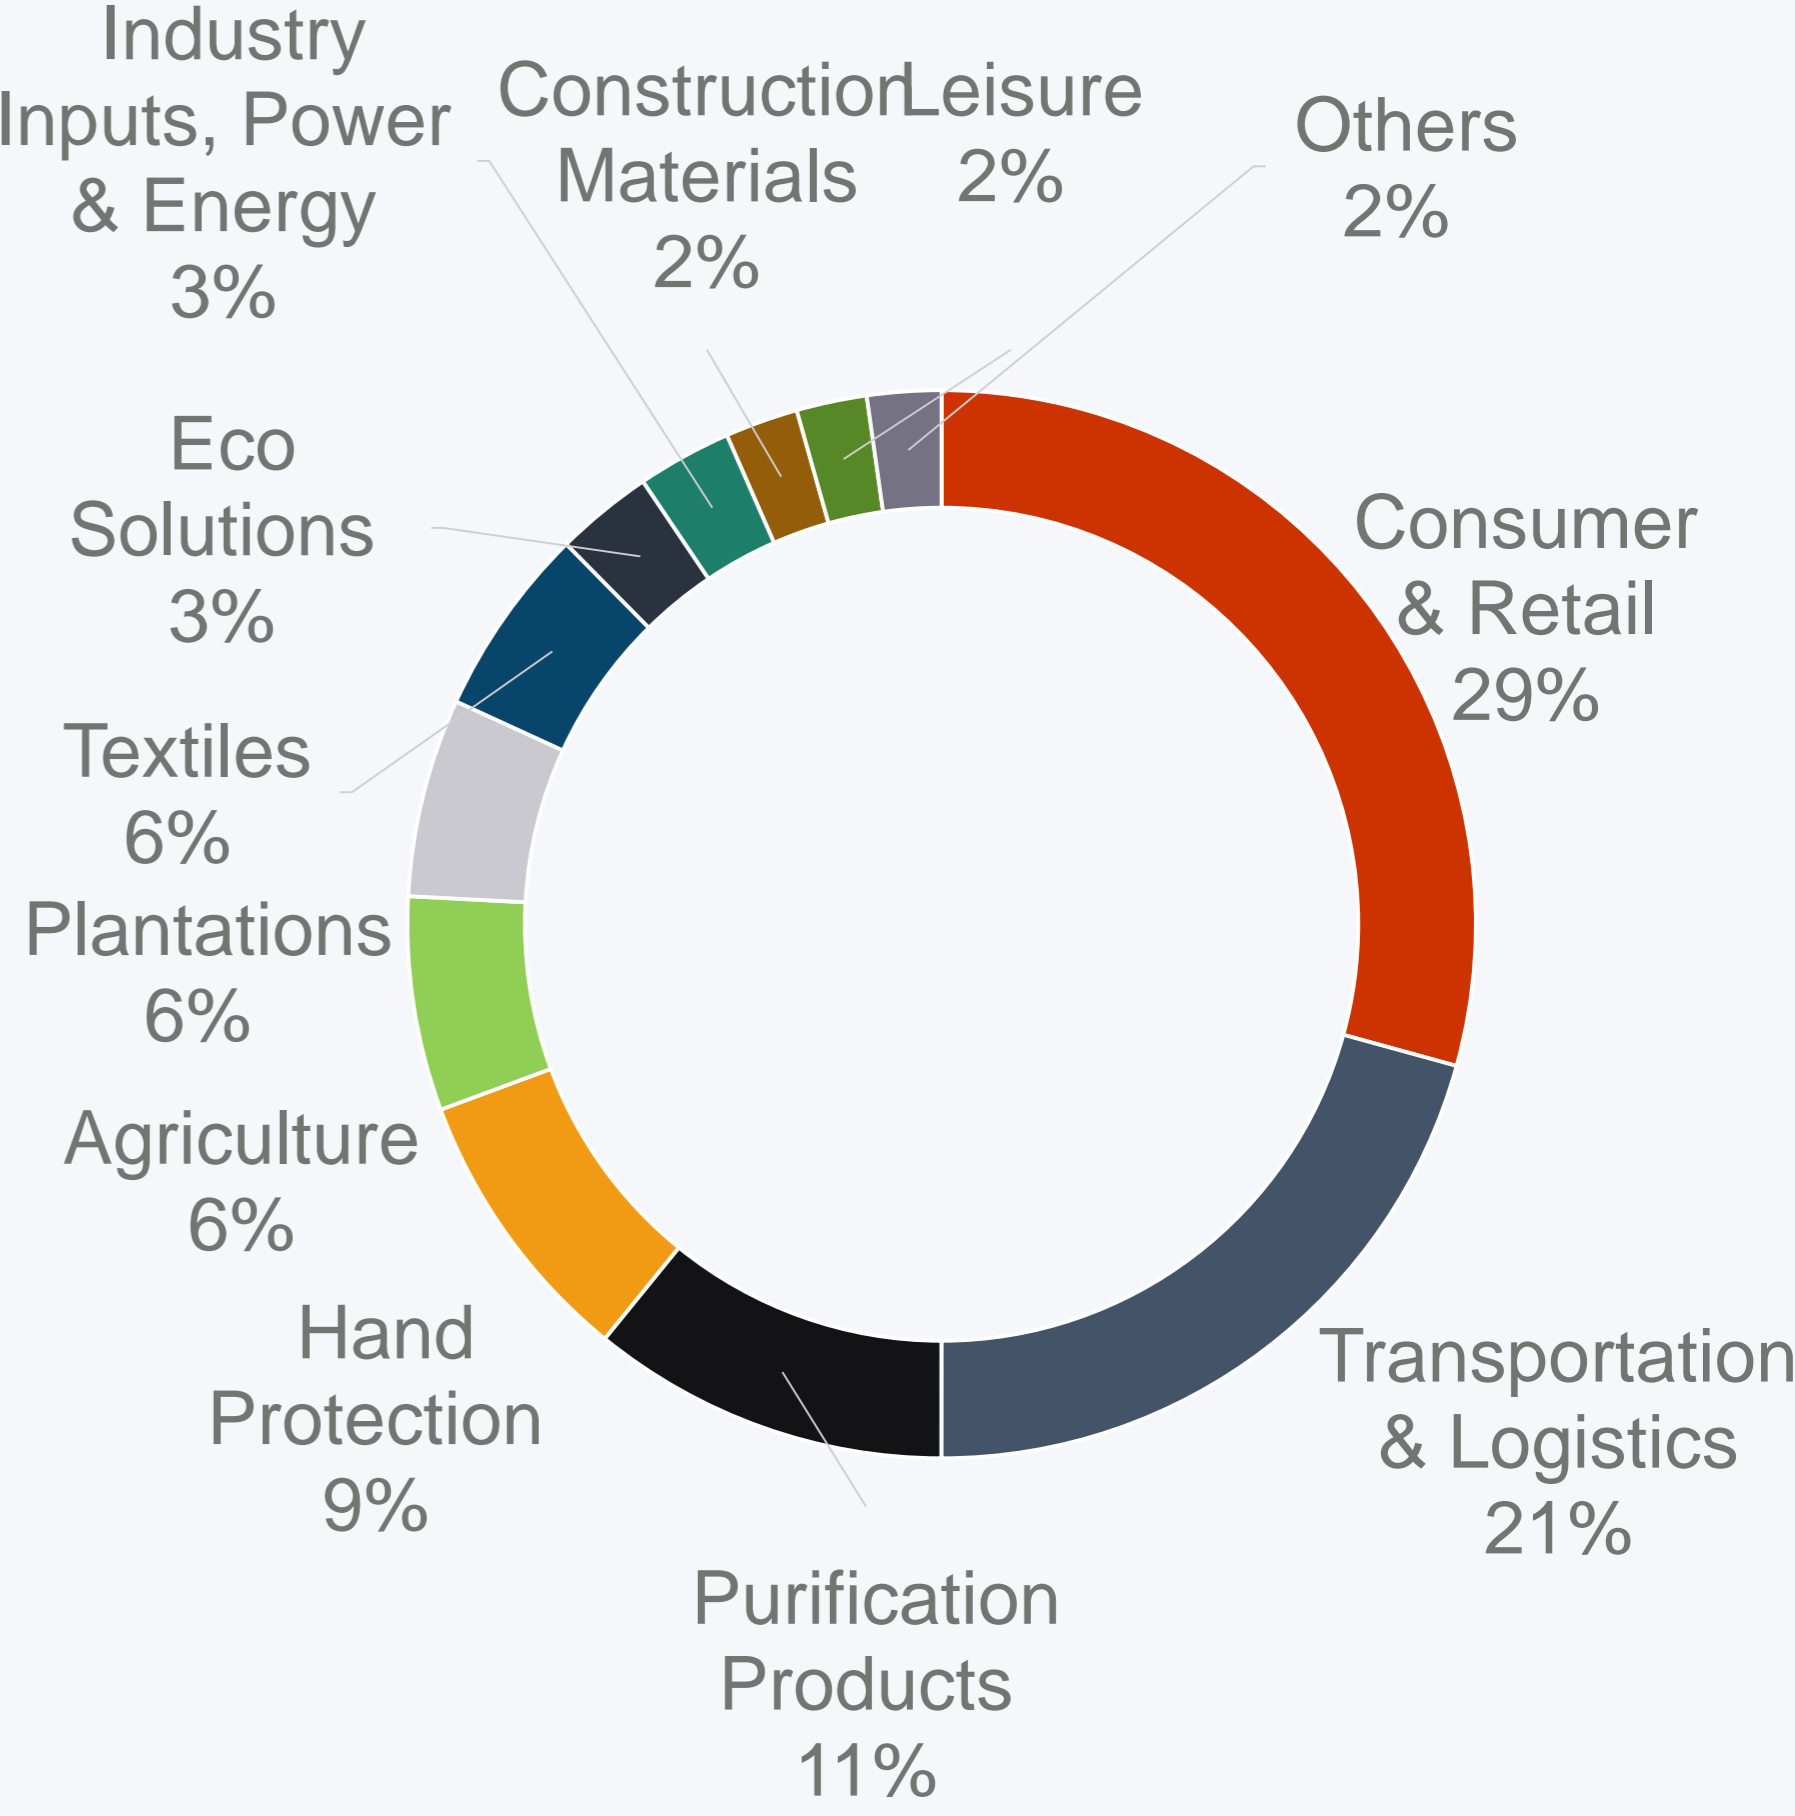

# Hayleys PLC – Sector Turnover

	FY19/20	FY18/19	% change	
Consumer & Retail	61,565	67,205	-8%	↓
Transportation & Logistics	43,604	45,345	-5%	↓
Purification Products	22,823	20,918	9%	↑
Hand Protection	17,870	17,111	4%	↑
Agriculture	13,631	14,967	-9%	↓
Plantations	12,644	13,008	-3%	↓
Textiles	12,100	11,858	2%	↑
Eco Solutions	6,216	6,593	-6%	↓
Industry Inputs, Power & Energy	6,014	5,905	2%	↑
Construction Materials	4,645	4,991	-7%	↓
Leisure	4,481	6,363	-30%	↓
Others	4,714	4,263	11%	↑

# Hayleys PLC – Sector Operating Profit

		FY19/20	FY18/19	% change	
Consumer & Retail		4,332	4,097	6%	↑
Transportation & Logistics		3,991	3,634	10%	↑
Purification Products		2,502	1,525	64%	↑
Agriculture		1,547	1,710	-10%	↓
Industry Inputs, Power & Energy		1,246	994	25%	↑
Hand Protection		1,091	883	23%	↑
Plantations		467	942	-50%	↓
Construction Materials		461	594	-22%	↓
Textiles		445	465	-4%	↓
Eco Solutions		435	440	-1%	↓
Leisure		(352)	655	-154%	↓
Others		1,608	1,712	-6%	↓